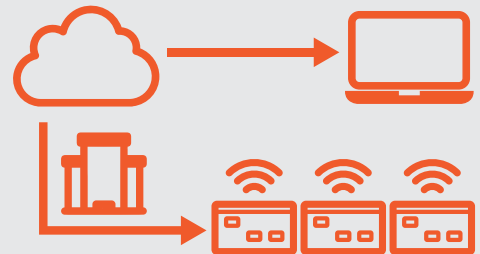

Digital signage

The WAVE-101 can serve as a digital signage player, integrating with cloud-based platforms such as DAKboard. This enables simple deployment without the need for a complete digital signage system.

Media storage and playback

YouTube live streaming

Cloud-based digital signage

Network management

Use the Atlona Management System™ (AMS) to configure, deploy, and manage a fleet of WAVE-101 installations throughout a facility. AMS is part of the Velocity™ System, and lets you access all devices from a web browser for continuous system monitoring, troubleshooting and technical support, and issuing firmware updates.

Network management

Ideal for new or existing AV systems

The WAVE-101 is great for a basic setup with a display. It's equally ideal as an upgrade to a new or existing AV system, for adding wireless BYOD and many other presentation capabilities.